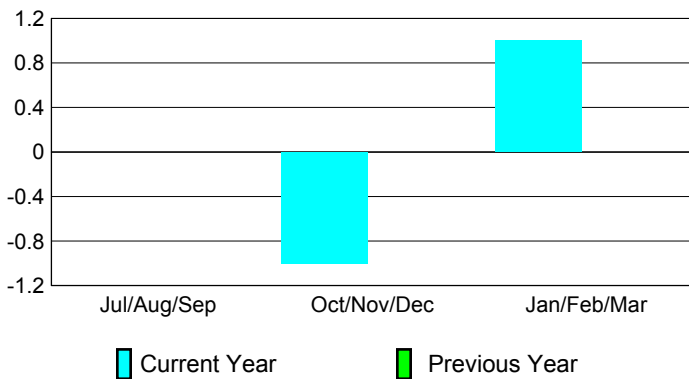

2008-2009 GMT Quarterly Report for District (or Undistricted) **District 335 C**

GMT: **Junichi Takata**

Location: **JAPAN**

GMT CA: **5**

CLUBS

Club Results 2008-2009

Clubs 2007-2008

Month	New Club Goal	Actual New Clubs	Actual Dropped Clubs	Gain/Loss of Clubs	Gain/Loss of Clubs
Jul/Aug/Sep	0	0	0	0	0
Oct/Nov/Dec	0	0	-1	-1	0
Jan/Feb/Mar	0	0	1	1	0
Totals	0	0	0	0	0

Club Results 2008-2009

Goal, New, Dropped, Gain/Loss

Comparison of Club Gain/Loss

Current Year Compared to the Previous Year

YTD Status Quo Clubs 2008-2009

Status Quo Clubs Compared to Status Quo Members

MEMBERSHIP