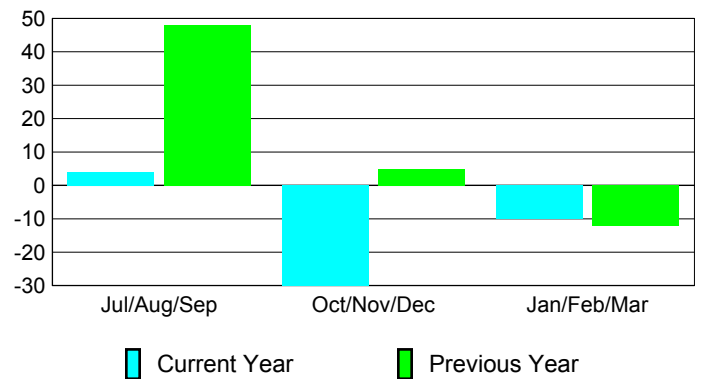

Membership Results 2008-2009

Membership 2007-2008

Month	Net Memb Goal	Actual New Memb	Actual Dropped Memb	Gain/Loss of Memb	Gain/Loss of Memb
Jul/Aug/Sep	30	111	-107	4	48
Oct/Nov/Dec	20	53	-83	-30	5
Jan/Feb/Mar	0	63	-73	-10	-12
Totals	50	227	-263	-36	41

Membership Results 2008-2009

Goal, New, Dropped, Gain/Loss

Comparison of Membership Gain/Loss

Current Year Compared to the Previous Year

Gender Comparison 2008-2009