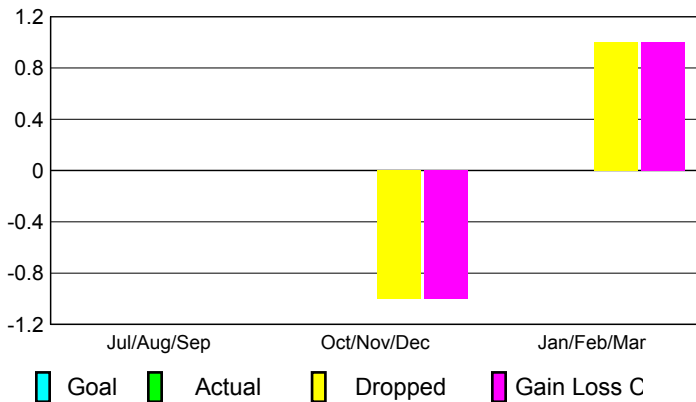

2008-2009 GMT Quarterly Report for District (or Undistricted) **District 335 C**

GMT: **Junichi Takata**

Location: **JAPAN**

GMT CA: **5**

CLUBS

Club Results 2008-2009

Clubs 2007-2008

Month	New Club Goal	Actual New Clubs	Actual Dropped Clubs	Gain/Loss of Clubs	Gain/Loss of Clubs
Jul/Aug/Sep	0	0	0	0	0
Oct/Nov/Dec	0	0	-1	-1	0
Jan/Feb/Mar	0	0	1	1	0
Totals	0	0	0	0	0

Club Results 2008-2009

Goal, New, Dropped, Gain/Loss

Comparison of Club Gain/Loss

Current Year Compared to the Previous Year

YTD Status Quo Clubs 2008-2009

Status Quo Clubs Compared to Status Quo Members

MEMBERSHIP